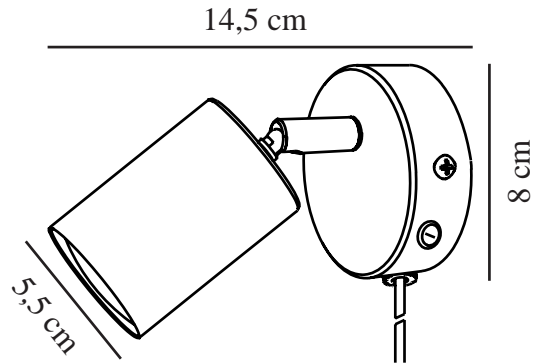

EXPLORE | WALL LIGHT | GREEN

2113251023

nordlux®

Voltage (V): 220-240 Volt
IP degree: IP20
Maximum bulb wattage (W): LED
7W
Class (Class 1, Class 2, Class 3):
Class 2 (Double isolated)
Socket type: GU10
Switch placement: On the base
Parallel connection: False

Primary material: Metal
Secondary material: Plastic
Colour of the cable: White
Length of the cable (cm): 150
Surface material of the cable:
Plastic
Is the cable replaceable: True
Colour: Green

Height (cm): 11.5
Width (cm): 8
Shade Diameter (cm): 5.5
Length (cm): 8
Tilt Angle (°): 90
Turning Angle (°): 350

EAN: 5704924018831
TUN: 2378765
Item Number: 2113251023
Pcs Per Master Carton: 6

Sales Box Height (cm): 12
Sales Box Width (cm): 11
Sales Box Depth (cm): 9
Sales Box Volume m³: 0.0012
Product net weight (kg): 0.252

• Nordic style • Adjustable lamp for directional light

The Explore wall lamp is a small and elegant lamp with a simple design. The light is ideal as a bedside light for the children's room, teenager's room, bedroom, or anywhere that needs a small, directional light.