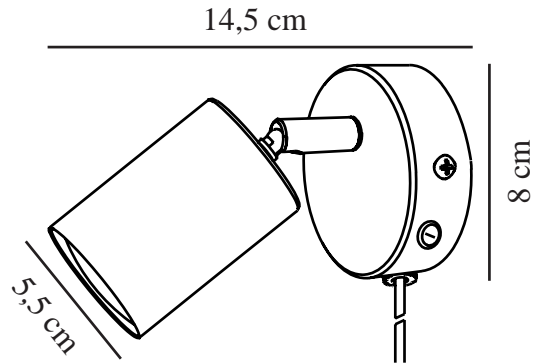

EXPLORE | WALL LIGHT | DUSTY ROSE

2113251057

nordlux®

Voltage (V): 220-240 Volt
IP degree: IP20
Maximum bulb wattage (W): LED
7W
Class (Class 1, Class 2, Class 3):
Class 2 (Double isolated)
Socket type: GU10
Switch placement: On the base
Parallel connection: False

Primary material: Metal
Secondary material: Plastic
Colour of the cable: White
Length of the cable (cm): 150
Surface material of the cable:
Plastic
Is the cable replaceable: True
Colour: Dusty rose

Height (cm): 11.5
Width (cm): 8
Shade Diameter (cm): 5.5
Length (cm): 8
Tilt Angle (°): 90
Turning Angle (°): 350

EAN: 5704924018824
TUN: 2378764
Item Number: 2113251057
Pcs Per Master Carton: 6

Sales Box Height (cm): 12
Sales Box Width (cm): 11
Sales Box Depth (cm): 9
Sales Box Volume m³: 0.0012
Product net weight (kg): 0.252

• Nordic style • Adjustable lamp for directional light

The Explore wall lamp is a small and elegant lamp with a simple design. The light is ideal as a bedside light for the children's room, teenager's room, bedroom, or anywhere that needs a small, directional light.