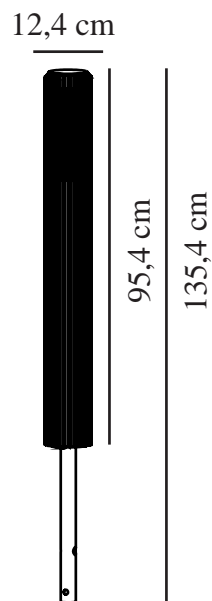

# ALUDRA 95 | GARDEN LIGHT | SEASIDE BLACK

2118038203

nordlux®

Voltage (V): 220-240 Volt

IP degree: IP44

Maximum bulb wattage (W): 15W

Class (Class 1, Class 2, Class 3):

Class 1 (Earth contact)

Socket type: E27

Parallel connection: True

Height (cm): 95.4

Shade Diameter (cm): 12.4

EAN: 5704924022081

TUN: 2389575

Item Number: 2118038203

Pcs Per Master Carton: 3

Sales Box Height (cm): 102

Sales Box Width(cm): 14.1

Sales Box Depth (cm): 14.1

Sales Box Volume m<sup>3</sup> : 0.0203

Product net weight (kg): 3.99

Primary material: Aluminium

Secondary material: Plastic

Suitable for Seaside: True