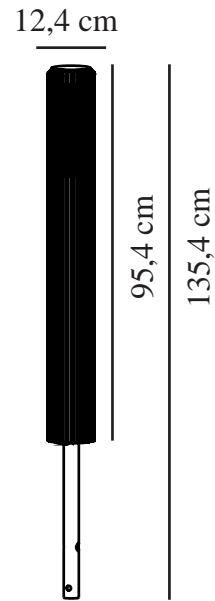

# ALUDRA 95 | GARDEN LIGHT | SEASIDE ANTHRACITE

2118038250

nordlux®

Voltage (V): 220-240 Volt  
IP degree: IP44  
Maximum bulb wattage (W): 15W  
Class (Class 1, Class 2, Class 3):  
Class 1 (Earth contact)  
Socket type: E27  
Parallel connection: True

Height (cm): 95.4  
Shade Diameter (cm): 12.4  
EAN: 5704924022098  
TUN: 2389576  
Item Number: 2118038250

Pcs Per Master Carton: 3  
Sales Box Height (cm): 102  
Sales Box Width(cm): 14.1  
Sales Box Depth (cm): 14.1  
Sales Box Volume m<sup>3</sup> : 0.0203  
Product net weight (kg): 3.99

Primary material: Aluminium  
Secondary material: Plastic  
Suitable for Seaside: True  
Colour: Seaside anthracite

- Beautiful light and shadow effect
- Parallel connection possible
- Easy to install with the included base
- Durable material that is well-suited for harsh weather
- 10-year guarantee on surface