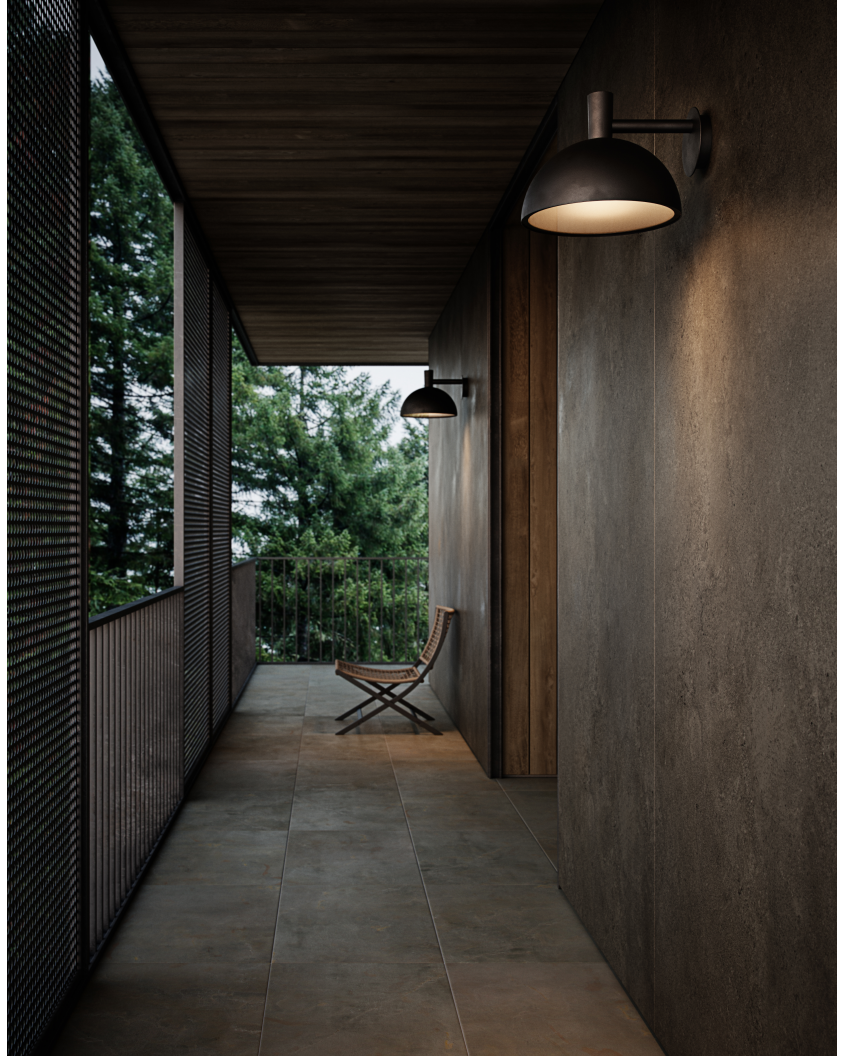

# ARKI 35 | WALL LIGHT | BLACK

2118111003

nordlux®

Voltage (V): 230 Volt  
IP degree: IP54  
Maximum bulb wattage (W): 20W  
Class (Class 1, Class 2, Class 3):  
Class 1 (Earth contact)  
Bulb base: E27  
Parallel connection: True  
  
Primary material: Metal  
Secondary material: Plastic  
Suitable for Seaside: No  
Color: Black

Height (cm): 27.6  
Shade Diameter (cm): 35  
Outdoor base dimension (cm):  
11.6  
Projection (cm): 40.7

EAN: 5704924004667  
TUN: 2140624  
Item Number: 2118111003  
Pcs Per Master Carton: 2

Sales Box Height (cm): 41  
Sales Box Width(cm): 28.6  
Sales Box Depth (cm): 36  
Sales Box Volume m<sup>3</sup> : 0.0422  
Product net weight (kg): 2.67

## • Oversize architectural luminaire

The Arki series by Danish designer Bønnelycke MDD is characterised by its beautiful dome-like shade and minimalist, clean lines inspired by the classic architect lamp. The oversize shade adds a grandiose and spectacular quality to your house façade. Arki beautifully balances simplicity with sophistication while emitting the perfect light for your entrance, driveway, terrace or other outdoor space.