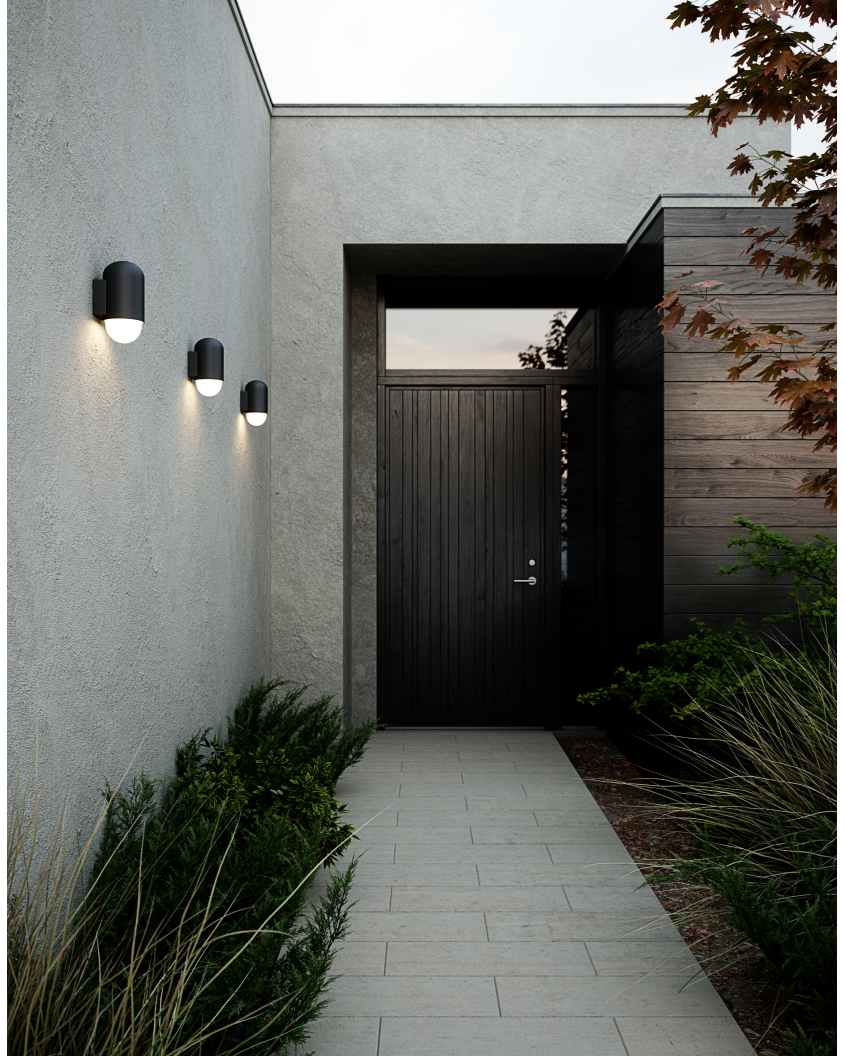

# HEKA | WALL LIGHT | BLACK

2118211003

nordlux®

Voltage (V): 230 Volt  
IP degree: IP54  
Maximum bulb wattage (W): 60W  
Class (Class 1, Class 2, Class 3):  
Class 1 (Earth contact)  
Bulb base: E27  
Parallel connection: True

Height (cm): 21.6  
Shade Diameter (cm): 10.6  
Projection (cm): 13.8  
EAN: 5704924004957  
TUN: 2140645  
Item Number: 2118211003

Pcs Per Master Carton: 3  
Sales Box Height (cm): 23  
Sales Box Width(cm): 12  
Sales Box Depth (cm): 15.5  
Sales Box Volume m<sup>3</sup> : 0.0043  
Product net weight (kg): 0.86

Primary material: Aluminium  
Secondary material: Glass  
Suitable for Seaside: No  
Color: Black

• Compact and modern design • Parallel connection possible

The Heka wall light has a very unique and modern design expression - rounded shapes and a soft, downward light. The lamp does not take up much space but ensures good lighting along your entrance path, driveway or any other outdoor space.