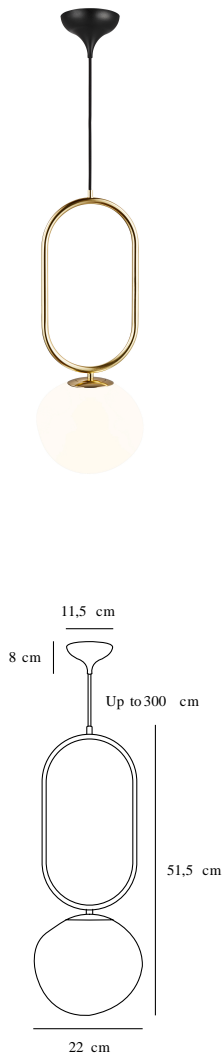

SHAPES 22 | PENDANT | BRASS

2120013035

Voltage (V): 230 Volt
IP degree: IP20
Maximum bulb wattage (W): 15W
Class (Class 1, Class 2, Class 3):
Class 2 (Double isolated)
Bulb base: E27

Height (cm): 51.5
Tube Diameter (cm): 1.53
Shade Diameter (cm): 22
Shade Height (cm): 18
Lenght (cm): 22

Sales Box Height (cm): 28
Sales Box Width(cm): 44.5
Sales Box Depth (cm): 19
Sales Box Volume m³ : 0.0237
Product net weight (kg): 1.345

Primary material: Glass
Secondary material: Metal
Color of the cable: Black
Length of the cable (cm): 300
Surface material of the cable:
Textile
Is the cable replaceable: False
Color: Brass

EAN: 5704924004070
Item Number: 2120013035
Pcs Per Master Carton: 3

- Exclusive materials - shiny brass and opal glass • Soft and diffused light through the opalized glass shade
- Mouth blown asymmetrical glass

The Shapes series by Danish designer Maria Berntsen draws inspiration from elegant, organically shaped jewellery. The opal glass shade is carried out in a unique, asymmetrical form that plays beautifully together with the shiny brass base and creates a refined and intriguing expression. The lamp emits a soft and diffused light through the mouth blown glass shade.