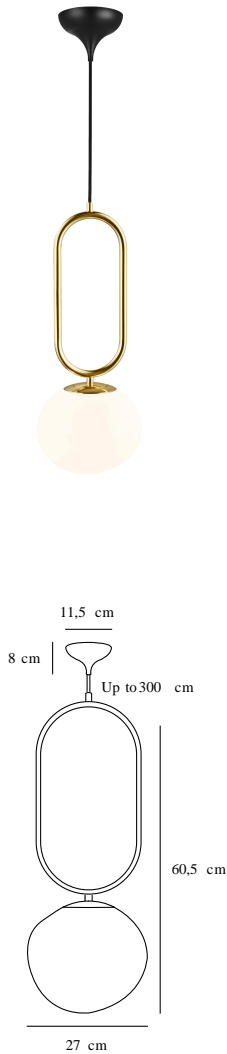

SHAPES 27 | PENDANT | BRASS

2120023035

Voltage (V): 230 Volt
IP degree: IP20
Maximum bulb wattage (W): 15W
Class (Class 1, Class 2, Class 3):
Class 2 (Double isolated)
Bulb base: E27

Height (cm): 60.5
Width (cm): 22
Tube Diameter (cm): 1.53
Shade Diameter (cm): 27
Shade Height (cm): 22
Length (cm): 27

Sales Box Height (cm): 33
Sales Box Width (cm): 51
Sales Box Depth (cm): 28
Sales Box Volume m³: 0.0471
Product net weight (kg): 1.86

Primary material: Glass
Secondary material: Metal
Color of the cable: Black
Length of the cable (cm): 300
Surface material of the cable:
Textile
Is the cable replaceable: False
Color: Brass

EAN: 5704924004087
Item Number: 2120023035
Pcs Per Master Carton: 2

- Exclusive materials - shiny brass and opal glass • Soft and diffused light through the opalized glass shade
- Mouth blown asymmetrical glass

The Shapes series by Danish designer Maria Bernsen draws inspiration from elegant, organically shaped jewellery. The opal glass shade is carried out in a unique, asymmetrical form that plays beautifully together with the shiny brass base and creates a refined and intriguing expression. The lamp emits a soft and diffused light through the mouth blown glass shade.