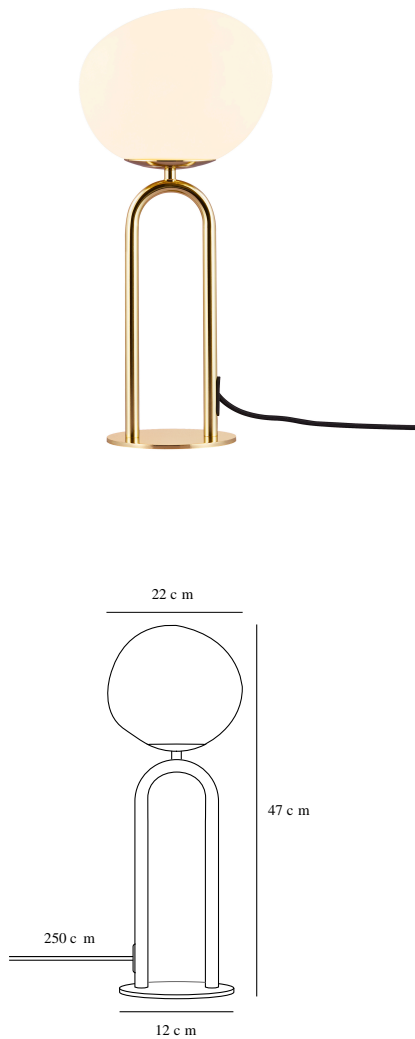

SHAPES | TABLE LAMP | BRASS

2120055035

Voltage (V): 230 Volt
IP degree: IP20
Maximum bulb wattage (W): 15W
Class (Class 1, Class 2, Class 3):
Class 2 (Double isolated)
Bulb base: E27
Switch placement: On the cable

Height (cm): 47
Width (cm): 18
Tube Diameter (cm): 1.53
Shade Diameter (cm): 22
Shade Height (cm): 18
Outdoor base dimension (cm): 14
Length (cm): 22

Sales Box Height (cm): 30
Sales Box Width (cm): 37
Sales Box Depth (cm): 18.5
Sales Box Volume m³: 0.0205
Product net weight (kg): 1.795

Primary material: Glass
Secondary material: Metal
Color of the cable: Black
Length of the cable (cm): 250
Surface material of the cable:
Textile
Is the cable replaceable: False
Color: Brass

EAN: 5704924004094
Item Number: 2120055035
Pcs Per Master Carton: 3

- Exclusive materials - shiny brass and opal glass • Soft and diffused light through the opalized glass shade
- Mouth blown asymmetrical glass

The Shapes series by Danish designer Maria Berntsen draws inspiration from elegant, organically shaped jewellery. The opal glass shade is carried out in a unique, asymmetrical form that plays beautifully together with the shiny brass base and creates a refined and intriguing expression. The lamp emits a soft and diffused light through the mouth blown glass shade that is perfect for working or relaxing.