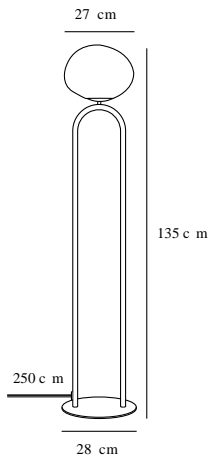

SHAPES | FLOOR LAMP | BRASS

2120074035

Voltage (V): 230 Volt
IP degree: IP20
Maximum bulb wattage (W): 15W
Class (Class 1, Class 2, Class 3):
Class 2 (Double isolated)
Bulb base: E27
Switch placement: On the cable

Height (cm): 135
Width (cm): 28
Tube Diameter (cm): 1.9
Shade Diameter (cm): 27
Shade Height (cm): 22
Outdoor base dimension (cm): 28
Length (cm): 28

Sales Box Height (cm): 33
Sales Box Width (cm): 62.5
Sales Box Depth (cm): 28
Sales Box Volume m³: 0.0578
Product net weight (kg): 5.15

Primary material: Glass
Secondary material: Metal
Color of the cable: Black
Length of the cable (cm): 250
Surface material of the cable:
Textile
Is the cable replaceable: False
Color: Brass

EAN: 5704924004100
Item Number: 2120074035
Pcs Per Master Carton: 2

- Exclusive materials - shiny brass and opal glass • Soft and diffused light through the opalized glass shade
- Mouth blown asymmetrical glass

The Shapes series by Danish designer Maria Berntsen draws inspiration from elegant, organically shaped jewellery. The opal glass shade is carried out in a unique, asymmetrical form that plays beautifully together with the shiny brass base and creates a refined and intriguing expression. The lamp emits a soft and diffused light through the mouth blown glass shade that is perfect for working or relaxing.