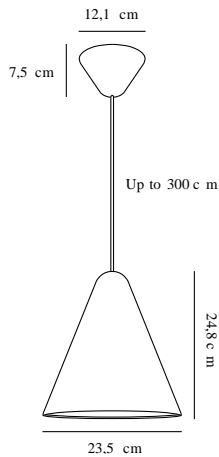

# NONO 23,5 | PENDANT | WHITE

2120503001

Voltage (V): 220-240 Volt  
IP degree: IP20  
Maximum bulb wattage (W): 40W  
Class (Class 1, Class 2, Class 3):  
Class 2 (Double isolated)  
Bulb base: E27  
Parallel connection: True

Height (cm): 24.8  
Width (cm): 23.5  
Shade Diameter (cm): 23.5  
Length (cm): 23.5

Sales Box Height (cm): 30.5  
Sales Box Width (cm): 28  
Sales Box Depth (cm): 30.5  
Sales Box Volume m<sup>3</sup>: 0.026  
Product net weight (kg): 0.66

EAN: 5704924004285  
Item Number: 2120503001  
Pcs Per Master Carton: 3

Primary material: Metal  
Secondary material: Plastic  
Color of the cable: White  
Length of the cable (cm): 300  
Surface material of the cable:  
Textile  
Is the cable replaceable: False  
Color: White