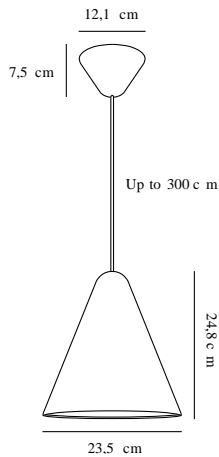

NONO 23,5 | PENDANT | BLACK

2120503003

Voltage (V): 220-240 Volt
IP degree: IP20
Maximum bulb wattage (W): 40W
Class (Class 1, Class 2, Class 3):
Class 2 (Double isolated)
Bulb base: E27
Parallel connection: True

Height (cm): 24.8
Width (cm): 23.5
Shade Diameter (cm): 23.5
Length (cm): 23.5

Sales Box Height (cm): 30.5
Sales Box Width (cm): 28
Sales Box Depth (cm): 30.5
Sales Box Volume m³: 0.026
Product net weight (kg): 0.66

EAN: 5704924004308
Item Number: 2120503003
Pcs Per Master Carton: 3

Primary material: Metal
Secondary material: Plastic
Color of the cable: Black
Length of the cable (cm): 300
Surface material of the cable:
Textile
Is the cable replaceable: False
Color: Black