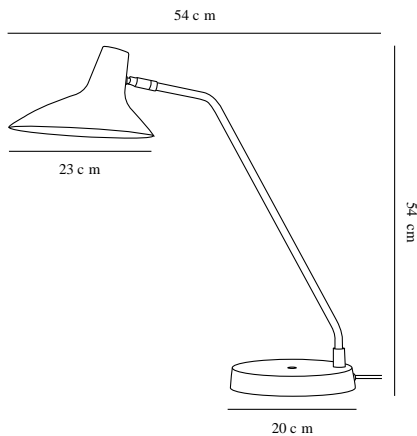

DARCI | TABLE LAMP | BLACK

2120565003

Voltage (V): 230 Volt
IP degree: IP20
Maximum bulb wattage (W): 25W
Class (Class 1, Class 2, Class 3):
Class 2 (Double isolated)
Bulb base: E14
Switch placement: On the fixture

Primary material: Metal
Secondary material: Plastic
Color of the cable: Black
Length of the cable (cm): 250
Surface material of the cable:
Textile
Is the cable replaceable: False
Color: Black

Height (cm): 55
Width (cm): 23
Tube Diameter (cm): 1.25
Shade Diameter (cm): 23
Shade Height (cm): 16.5
Outdoor base dimension (cm): 20
Length (cm): 54
Tilt Angle (°): 135
Turning Angle (°): 350

EAN: 5704924004254
Item Number: 2120565003
Pcs Per Master Carton: 2

Sales Box Height (cm): 71.5
Sales Box Width (cm): 31
Sales Box Depth (cm): 26.5
Sales Box Volume m³: 0.0587
Product net weight (kg): 2.704

- Solid, high quality materials
- Swivel/tilt joint for easy adjustment of lamp head
- On/off touch switch on base

With a cool and industrial design, the Darci series by Bjørn + Balle is both a highly functional and aesthetic addition to your home. Perfect for your desk, sideboard or any other place in your home that needs a stylish and functional light. The beautifully curved lamp head is easily adjusted whether you need it for reading, working or just adding the right ambience to the room. High quality materials with a satin soft, matt surface radiate a modern and streamlined look. A gentle tab on the touch switch turns the lamp on and off.