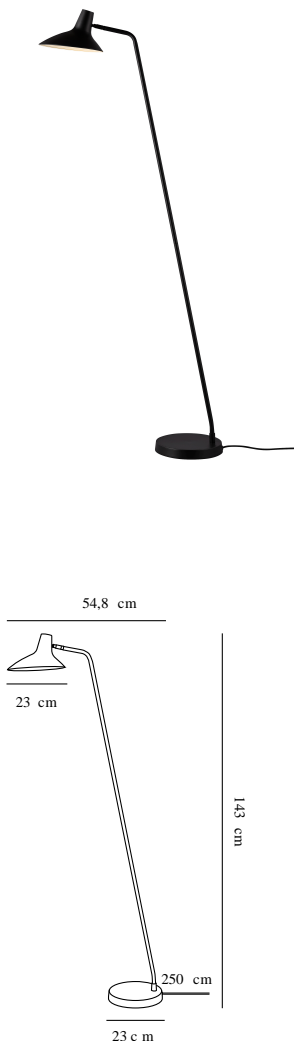

# DARCI | FLOOR LAMP | BLACK

2120584003

Voltage (V): 230 Volt  
IP degree: IP20  
Maximum bulb wattage (W): 25W  
Class (Class 1, Class 2, Class 3):  
Class 2 (Double isolated)  
Bulb base: E14  
Switch placement: On the cable

Primary material: Metal  
Secondary material: Plastic  
Color of the cable: Black  
Length of the cable (cm): 250  
Surface material of the cable:  
Textile  
Is the cable replaceable: False  
Color: Black

Height (cm): 143  
Width (cm): 23  
Tube Diameter (cm): 1.56  
Shade Diameter (cm): 23  
Shade Height (cm): 16.5  
Outdoor base dimension (cm): 23  
Length (cm): 54.8  
Tilt Angle (°): 135  
Turning Angle (°): 350

- Solid, high quality materials
- Swivel/tilt joint for easy adjustment of lamp head
- On/off floor switch on cable

With a cool and industrial design, the Darci series by Bjørn + Balle is both a highly functional and aesthetic addition to your home. Perfect next to your sofa, armchair or any other place in your home that needs a stylish and functional light. The beautifully curved lamp head is easily adjusted whether you need it for reading, working or just adding the right ambience to the room. High quality materials with a satin soft, matt surface radiate a modern and streamlined look.