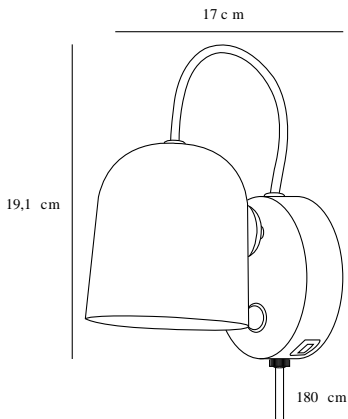

# ANGLE GU10 | WALL LIGHT | WHITE/TELEGREY

2120601001

Voltage (V): 230 Volt  
IP degree: IP20  
Maximum bulb wattage (W): 25W  
Class (Class 1, Class 2, Class 3):  
Class 2 (Double isolated)  
Bulb base: GU10  
Switch placement: On the fixture

Primary material: Metal  
Secondary material: Plastic  
Color of the cable: White  
Length of the cable (cm): 180  
Surface material of the cable:  
Textile  
Is the cable replaceable: True  
Color: White/Telegrey

Height (cm): 19.1  
Width (cm): 11  
Shade Diameter (cm): 10.5  
Shade Height (cm): 11.5  
Outdoor base dimension (cm): 11  
Length (cm): 17  
Tilt Angle (°): 170  
Turning Angle (°): 350

EAN: 5704924004162  
Item Number: 2120601001  
Pcs Per Master Carton: 3

Sales Box Height (cm): 21.5  
Sales Box Width(cm): 16  
Sales Box Depth (cm): 15  
Sales Box Volume m<sup>3</sup> : 0.0052  
Product net weight (kg): 0.588

- Satin soft, matt surface
- Magnet for easy adjustment of the shade
- USB port for charging your phone or other device