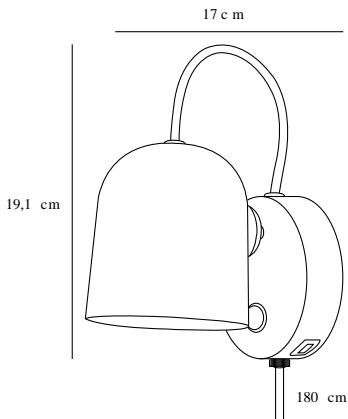

ANGLE GU10 | WALL LIGHT | BLACK

2120601003

Voltage (V): 230 Volt
IP degree: IP20
Maximum bulb wattage (W): 25W
Class (Class 1, Class 2, Class 3):
Class 2 (Double isolated)
Bulb base: GU10
Switch placement: On the fixture

Primary material: Metal
Secondary material: Plastic
Color of the cable: Black
Length of the cable (cm): 180
Surface material of the cable:
Textile
Is the cable replaceable: True
Color: Black

Height (cm): 19.1
Width (cm): 11
Shade Diameter (cm): 10.5
Shade Height (cm): 11.5
Outdoor base dimension (cm): 11
Length (cm): 17
Tilt Angle (°): 170
Turning Angle (°): 350

EAN: 5704924004155
Item Number: 2120601003
Pcs Per Master Carton: 3

Sales Box Height (cm): 21.5
Sales Box Width(cm): 16
Sales Box Depth (cm): 15
Sales Box Volume m³ : 0.0052
Product net weight (kg): 0.588

- Satin soft, matt surface
- Magnet for easy adjustment of the shade
- USB port for charging your phone or other device

Angle wall light by Danish designer Maria Berntsen is a modern and timeless design that fits perfectly as a bedside light or above the bathroom mirror. The lamp is carried out in a playful and interactive design with a magnetically attached shade that can easily be adjusted to fit your needs. Turn, tilt or move the shade for a directional or indirect light. A USB charging port on the side conveniently lets you charge your phone or other device.