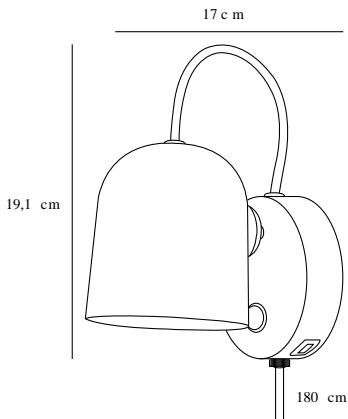

# ANGLE GU10 | WALL LIGHT | GREY

2120601010

Voltage (V): 230 Volt  
IP degree: IP20  
Maximum bulb wattage (W): 25W  
Class (Class 1, Class 2, Class 3):  
Class 2 (Double isolated)  
Bulb base: GU10  
Switch placement: On the fixture

Primary material: Metal  
Secondary material: Plastic  
Color of the cable: Grey  
Length of the cable (cm): 180  
Surface material of the cable:  
Textile  
Is the cable replaceable: True  
Color: Grey

Height (cm): 19.1  
Width (cm): 11  
Shade Diameter (cm): 10.5  
Shade Height (cm): 11.5  
Outdoor base dimension (cm): 11  
Length (cm): 17  
Tilt Angle (°): 170  
Turning Angle (°): 350

EAN: 5704924004148  
Item Number: 2120601010  
Pcs Per Master Carton: 3

Sales Box Height (cm): 21.5  
Sales Box Width (cm): 16  
Sales Box Depth (cm): 15  
Sales Box Volume m<sup>3</sup>: 0.0052  
Product net weight (kg): 0.588

- Satin soft, matt surface
- Magnet for easy adjustment of the shade
- USB port for charging your phone or other device