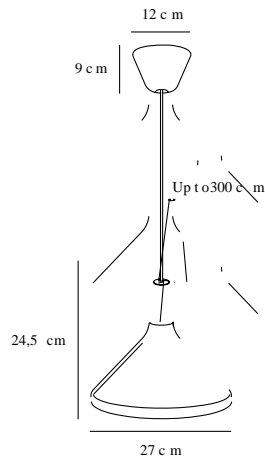

## WHITE

2120813001

Voltage (V): 230 Volt  
IP degree if the fixture includes two types of IP degree: IP20  
Maximum compatible bulb wattage (W): 40W  
Class (Class I, Class II, Class III): Class 2 (Double isolated)  
Lampholder type (eg, E27/E14, etc): E27

Color: White  
Height (cm): 24.5  
Width (cm): 27  
Shade Diameter (cm): 27  
Lenght (cm): 27  
EAN: 5704924005800  
Item Number: 2120813001

Pcs Per Master Carton: 3  
Sales Box Height (cm): 21  
Sales Box Width(cm): 28  
Sales Box Depth (cm): 28  
Sales Box Volume m<sup>3</sup> : 0.0165  
Net weight of the luminaire (kg): 0.7

Primary material: Metal  
Secondary material: Wood  
Color of the cable: White  
Length of the cable (cm): 300  
Is the cable replaceable: False

- Organic shape • FSC wood top
- Material mixglass and wood • Beautiful alone or in a cluster of different sizes