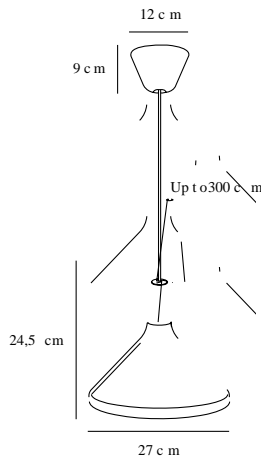

NORI 27 | PENDANTS/SUSPENDED LIGHTING | BLACK

2120813003

Voltage (V): 230 Volt
 IP degree if the fixture includes two types of IP degree: IP20
 Maximum compatible bulb wattage (W): 40W
 Class (Class I, Class II, Class III): Class 2 (Double isolated)
 Lampholder type (eg, E27/E14, etc): E27

Color: Black
 Height (cm): 24.5
 Width (cm): 27
 Shade Diameter (cm): 27
 Length (cm): 27
 EAN: 5704924006487
 Item Number: 2120813003

Pcs Per Master Carton: 3
 Sales Box Height (cm): 21
 Sales Box Width (cm): 28
 Sales Box Depth (cm): 28
 Sales Box Volume m³ : 0.0165
 Net weight of the luminaire (kg): 0.7

Primary material: Metal
 Secondary material: Wood
 Color of the cable: Black
 Length of the cable (cm): 300
 Is the cable replaceable: False

- Organic shape • FSC wood top
- Material mix glass and wood • Beautiful alone or in a cluster of different sizes