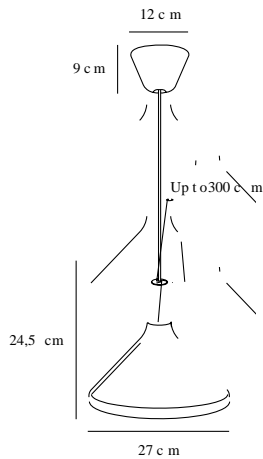

NORI 27 | PENDANTS/SUSPENDED LIGHTING | COPPER

2120813030

Voltage (V): 230 Volt
 IP degree if the fixture includes
 two types of IP degree: IP20
 Maximum compatible bulb
 wattage (W): 60W
 Class (Class I, Class II, Class III):
 Class 2 (Double isolated)
 Lampholder type (eg, E27/E14,
 etc): E27
 Dimmerable: Yes with compatible
 bulb

Primary material: Metal
 Secondary material: Wood
 Color of the cable: Black
 Length of the cable (cm): 300
 Is the cable replaceable: False

Color: Copper
 Height (cm): 24.5
 Shade Diameter (cm): 27
 EAN: 5704924005817
 Item Number: 2120813030
 Pcs Per Master Carton: 3

Sales Box Height (cm): 21
 Sales Box Width(cm): 18.5
 Sales Box Depth (cm): 18.5
 Sales Box Volume m³ : 0.0072
 Net weight of the luminaire (kg):
 0.878

- Organic shape • FSC wood top
- Material mixglass and wood • Organic shape