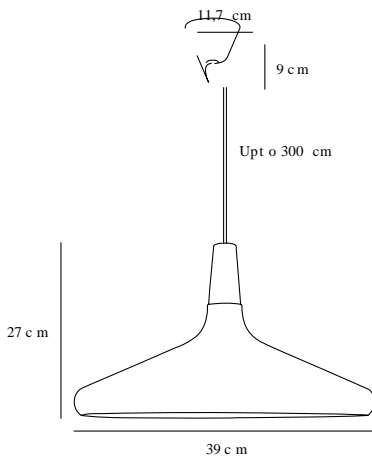

NORI 39 | PENDANTS/SUSPENDED LIGHTING |

WHITE

2120823001

Voltage (V): 230 Volt
IP degree if the fixture includes two types of IP degree: IP20
Maximum compatible bulb wattage (W): 40W
Class (Class I, Class II, Class III): Class 2 (Double isolated)
Lampholder type (eg, E27/E14, etc): E27

Color: White
Height (cm): 22
Width (cm): 39
Shade Diameter (cm): 39
Lenght (cm): 39
EAN: 5704924006494
Item Number: 2120823001

Pcs Per Master Carton: 2
Sales Box Height (cm): 19
Sales Box Width(cm): 40
Sales Box Depth (cm): 40
Sales Box Volume m³ : 0.0304
Net weight of the luminaire (kg): 1.2

Primary material: Metal
Secondary material: Wood
Color of the cable: White
Length of the cable (cm): 300
Is the cable replaceable: False

- Beautiful alone or in a cluster of different sizes • Cool material mix of metal and wood
- Oiled walnut top -FSC certified • Beautiful alone or in a cluster of different sizes