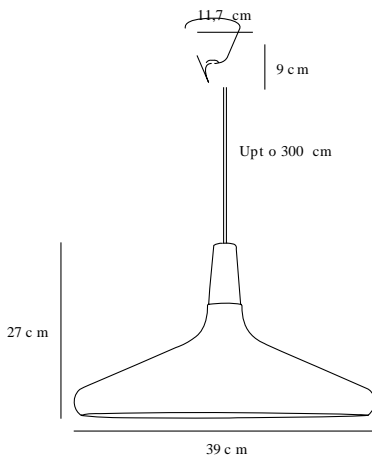

NORI 39 | PENDANTS/SUSPENDED LIGHTING | BLACK

2120823003

Voltage (V): 230 Volt
IP degree if the fixture includes
two types of IP degree: IP20
Maximum compatible bulb
wattage (W): 40W
Class (Class I, Class II, Class III):
Class 2 (Double isolated)
Lampholder type (eg, E27/E14,
etc): E27

Color: Black

Height (cm): 22
Width (cm): 39
Shade Diameter (cm): 39
Lenght (cm): 39

EAN: 5704924006500
Item Number: 2120823003

Pcs Per Master Carton: 2
Sales Box Height (cm): 19
Sales Box Width(cm): 40
Sales Box Depth (cm): 40
Sales Box Volume m³ : 0.0304
Net weight of the luminaire (kg):
1.2

Primary material: Metal
Secondary material: Wood
Color of the cable: Black
Length of the cable (cm): 300
Is the cable replaceable: False

- Beautiful alone or in a cluster of different sizes • Cool material mix of metal and wood
- Oiled walnut top -FSC certified • Beautiful alone or in a cluster of different sizes