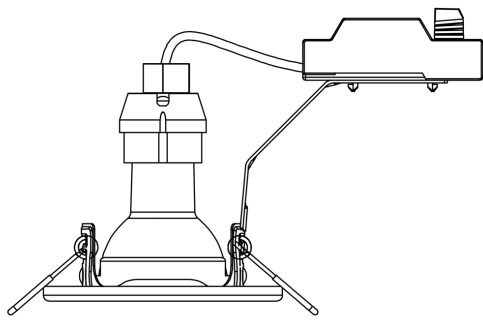

Nordlux - Canis 1-Kit 2700K - 49320155 - LED Brushed Nickel Recessed Ceiling Downlight

REFERENCE

- SKU: FCL-21265
- Supplier SKU: 49320155
- Barcode: 5701581469389

DESCRIPTION

Canis is a classic round downlight for indoor use, featuring a metal frame that fits beautifully into any home. Canis comes with a GU10 bulb.

CATEGORY

- Brand: Nordlux
- Family: Canis 1-Kit 2700K
- Category: Indoor Lighting / Recessed / Ceiling

APPEARANCE

- Base: Brushed Nickel Plate

DIMENSION

- Height: 105mm
- Diameter: 85mm
- Mimimum cavity depth: 115mm
- Cut out size: 65mm
- Weight: .13kg

SPECIFICATION

- Ingress protection: IP20
- Class: Class II - Double Insulated, No Earth
- Voltage: 240V

10,5 cm

Ø8,5 cm

17 cm

CONTACT