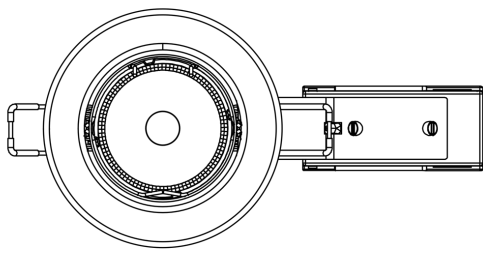

Nordlux - Canis 1-Kit 2700K - 49320155 - LED Brushed Nickel Recessed Ceiling Downlight

REFERENCE

- SKU: FCL-21265
- Supplier SKU: 49320155
- Barcode: 5701581469389

DESCRIPTION

Canis is a classic round downlight for indoor use, featuring a metal frame that fits beautifully into any home. Canis comes with a GU10 bulb.

CATEGORY

- Brand: Nordlux
- Family: Canis 1-Kit 2700K
- Category: Indoor Lighting / Recessed / Ceiling

APPEARANCE

- Base: Brushed Nickel Plate

DIMENSION

- Height: 105mm
- Diameter: 85mm
- Mimimum cavity depth: 115mm
- Cut out size: 65mm
- Weight: .13kg

LIGHT SOURCE

- Lamp included: Yes
- Lamp detail: 4.7W LED GU10 (included)
- Dimmable
- Kelvin: 2700K (Warm White)
- Lumens: 345Lm
- Lamp hours: 15,000Hrs
- Colour render index: 80CRI
- Energy class: F
- Switch: No

SPECIFICATION

- Ingress protection: IP20
- Class: Class II - Double Insulated, No Earth
- Voltage: 240V

10,5 cm

Ø8,5 cm

17 cm

CONTACT