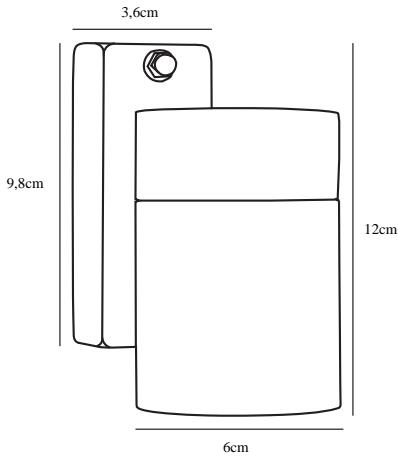

# TIN SINGLE | WALL LIGHT | BLACK

21269903

nordlux®

Voltage (V): 230 Volt  
IP degree: IP54  
Maximum bulb wattage (W): 35W  
Class (Class 1, Class 2, Class 3):  
Class 1 (Earth contact)  
Bulb base: GU10  
Parallel connection: False

Height (cm): 12  
Projection (cm): 11.5  
EAN: 5701581322684  
TUN: 1824803  
Item Number: 21269903

Pcs Per Master Carton: 3  
Sales Box Height (cm): 7  
Sales Box Width(cm): 13  
Sales Box Depth (cm): 13  
Sales Box Volume m<sup>3</sup> : 0.0012  
Product net weight (kg): 0.4