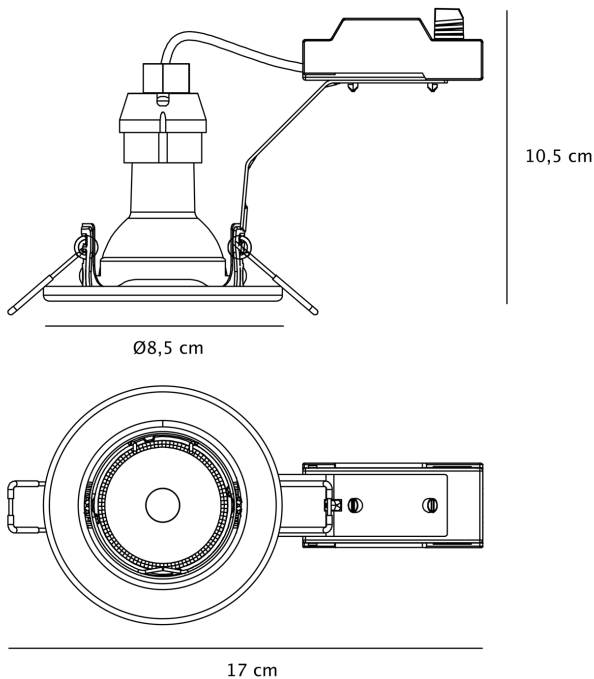

SPECIFICATION

- Ingress protection: IP20
- Class: Class II - Double Insulated, No Earth
- Voltage: 240V