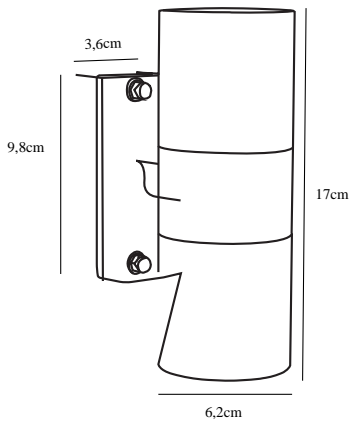

# TIN DOUBLE | WALL LIGHT | COPPER

21279930

nordlux®

Voltage (V): 230 Volt  
IP degree: IP54  
Maximum bulb wattage (W):  
2X35W  
Class (Class 1, Class 2, Class 3):  
Class 1 (Earth contact)  
Bulb base: GU10  
Parallel connection: False

Height (cm): 17  
Projection (cm): 11.5  
EAN: 5701581327887  
TUN: 1827279  
Item Number: 21279930

Pcs Per Master Carton: 3  
Sales Box Height (cm): 18  
Sales Box Width(cm): 8  
Sales Box Depth (cm): 13  
Sales Box Volume m<sup>3</sup> : 0.0019  
Product net weight (kg): 0.72