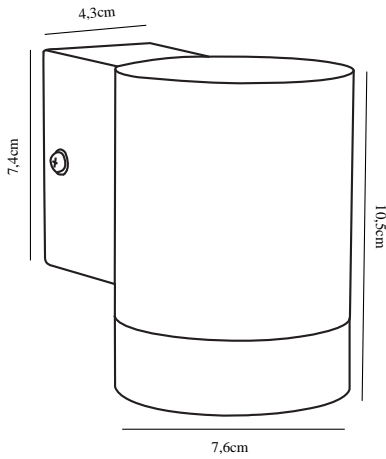

TIN SENSOR | WALL LIGHT | BLACK

21509103

nordlux®

Voltage (V): 230 Volt
IP degree: IP54
Maximum bulb wattage (W): 35W
Class (Class 1, Class 2, Class 3):
Class 1 (Earth contact)
Bulb base: GU10
Parallel connection: True

Height (cm): 16
Projection (cm): 12.5
EAN: 5701581328686
TUN: 1840880
Item Number: 21509103

Pcs Per Master Carton: 3
Sales Box Height (cm): 11
Sales Box Width(cm): 8
Sales Box Depth (cm): 14
Sales Box Volume m³ : 0.0012
Product net weight (kg): 0.384