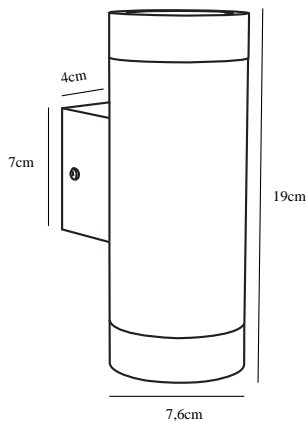

# TIN MAXI SENSOR | WALL LIGHT | BLACK

21519103

nordlux®

Voltage (V): 230 Volt  
IP degree: IP54  
Maximum bulb wattage (W):  
2X35W  
Class (Class 1, Class 2, Class 3):  
Class 1 (Earth contact)  
Bulb base: GU10  
Parallel connection: True

Height (cm): 22  
Projection (cm): 12.5  
EAN: 5701581329287  
TUN: 1828002  
Item Number: 21519103

Pcs Per Master Carton: 3  
Sales Box Height (cm): 23  
Sales Box Width(cm): 8  
Sales Box Depth (cm): 14  
Sales Box Volume m<sup>3</sup> : 0.0026  
Product net weight (kg): 0.54

Primary material: Aluminium  
Secondary material: Glass  
Color of the Glass: Clear  
Suitable for Seaside: No  
Color: Black

• Built-in daylight and motion sensor

This attractive Nordlux wall light is made of black painted aluminium and provides good lighting for your main entrance or garage. The design is simple and Scandinavian – the quality is high. This version of the Tin Maxi light has 2 light bulbs, which diffuse light both upward and downward – a very elegant detail. This light has a built-in sensor that activates upon sensing movement, and shuts off when all is still.