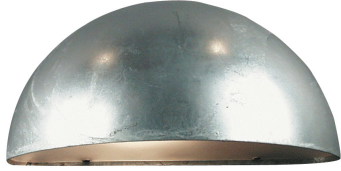

SCORPIUS MAXI | WALL LIGHT | GALVANIZED

21751031

nordlux®

Voltage (V): 220-240 Volt
IP degree: IP33
Maximum bulb wattage (W): 60W
Class (Class 1, Class 2, Class 3):
Class 1 (Earth contact)
Bulb base: E27
Parallel connection: True

Height (cm): 14
Width (cm): 27
Length (cm): 27
Projection (cm): 14.5
EAN: 5701581241961
TUN: 7767288
Item Number: 21751031

Pcs Per Master Carton: 3
Sales Box Height (cm): 14
Sales Box Width(cm): 29.5
Sales Box Depth (cm): 27.5
Sales Box Volume m³ : 0.0114
Product net weight (kg): 0.65

Primary material: Metal
Secondary material: Plastic
Color of the Glass: Satinated
Is the cable replaceable: False
Suitable for Seaside: Yes
Color: Galvanized

- Timeless design • Build-in parallel connection
- Durable material that is well-suited for harsh weather • 15 year warranty on extensive corrosion

Scorpius Maxi Wall light for outdoor use has a classic and timeless design. Scorpius has many uses – the perfect fit at the front door, at the entrance, on the fence, or in the stairwell. It can be used alone or with several placed side by side.