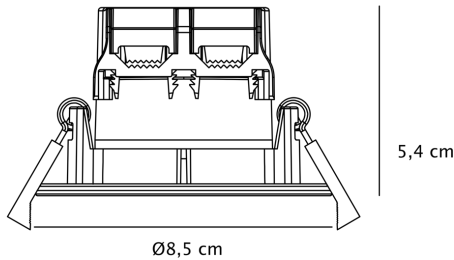

SPECIFICATION

- Ingress protection: IP65
- Class: Class II - Double Insulated, No Earth
- Voltage: 240V