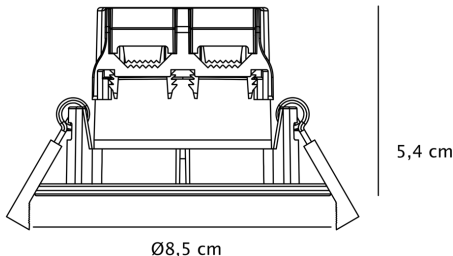

SPECIFICATION

- Ingress protection: IP65
- Class: Class II - Double Insulated, No Earth
- Voltage: 240V