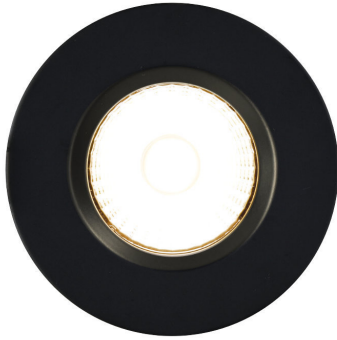

## Nordlux - Fremont 1-Kit IP65 2700K - 2310026003 - LED Black IP65 Bathroom Recessed Ceiling Downlight

### DESCRIPTION

Fremont is a recessed LED spotlight with dimmable LEDs that can be tilted for a directional light.

Fremont has a long lifespan of 20,000 hours and emits a pleasant warm white light (2700 kelvin).

The high protection rating (IP65) means the spotlight is suitable for the bathroom.

### APPEARANCE

- Base: Black Paint