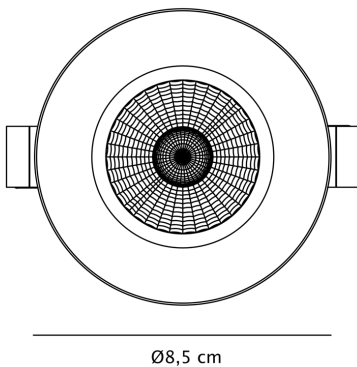

SPECIFICATION

- Ingress protection: IP65
- Class: Class II - Double Insulated, No Earth
- Voltage: 240V