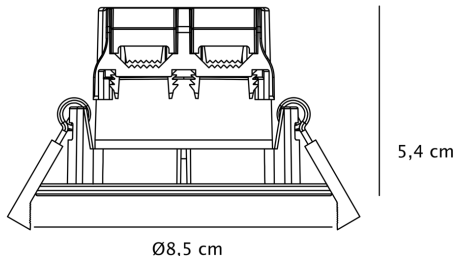

SPECIFICATION

- Ingress protection: IP65
- Class: Class II - Double Insulated, No Earth
- Voltage: 240V