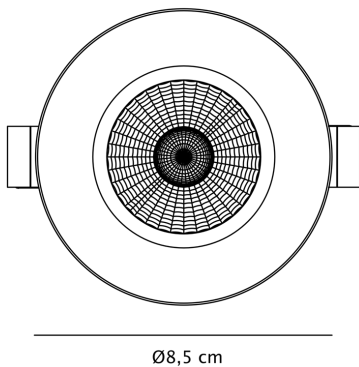

SPECIFICATION

- Ingress protection: IP65
- Class: Class II - Double Insulated, No Earth
- Voltage: 240V