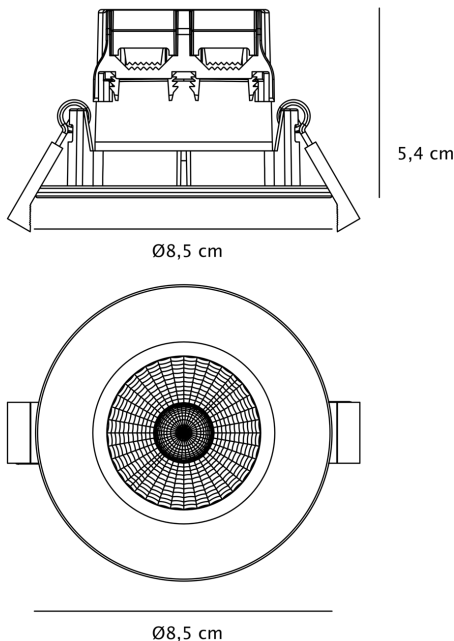

SPECIFICATION

- Ingress protection: IP65
- Class: Class II - Double Insulated, No Earth
- Voltage: 240V