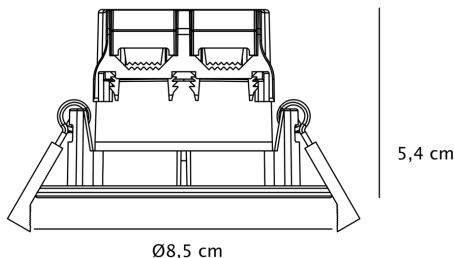

SPECIFICATION

- Ingress protection: IP65
- Class: Class II - Double Insulated, No Earth
- Voltage: 240V