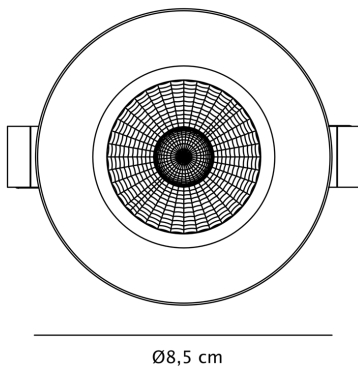

SPECIFICATION

- Ingress protection: IP65
- Class: Class II - Double Insulated, No Earth
- Voltage: 240V