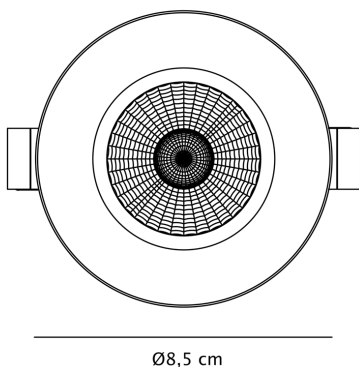

SPECIFICATION

- Ingress protection: IP65
- Class: Class II - Double Insulated, No Earth
- Voltage: 240V