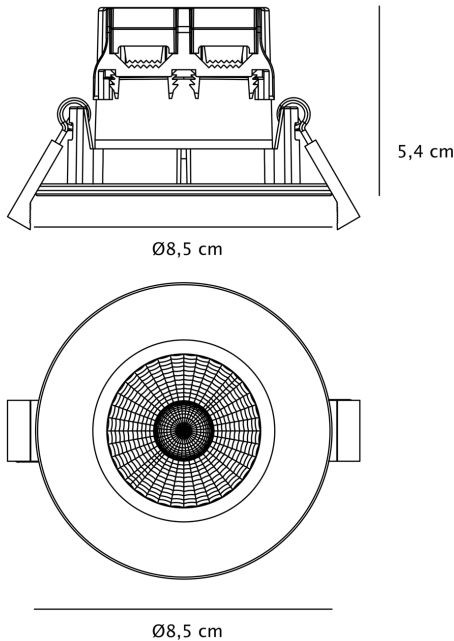

SPECIFICATION

- Ingress protection: IP65
- Class: Class II - Double Insulated, No Earth
- Voltage: 240V