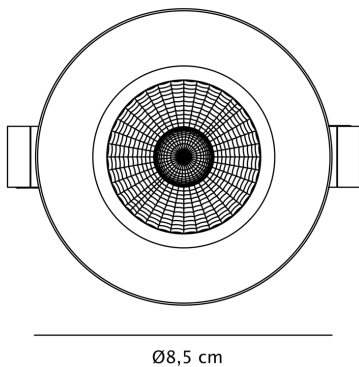

Nordlux - Set of 3 Fremont 3-Kit IP65 4000K - 2310056032 - LED Steel IP65 Bathroom Recessed Ceiling Downlights

REFERENCE

- SKU: FCL-21941
- Supplier SKU: 2310056032
- Barcode: 5704924015229

DESCRIPTION

Fremont is a recessed LED spotlight with dimmable LEDs that can be tilted for a directional light.

Fremont has a long lifespan of 20,000 hours and emits a cold white light (4000 kelvin).

The high protection rating (IP65) means the spotlight is suitable for the bathroom.

CATEGORY

- Brand: Nordlux
- Family: Fremont 3-Kit IP65 4000K
- Category: Bathroom Lighting / Recessed / Ceiling

APPEARANCE

- Base: Brushed Steel Plate

DIMENSION

- Height: 54mm
- Diameter: 85mm
- Minimum cavity depth: 68mm
- Cut out size: 72mm
- Weight: .34kg

LIGHT SOURCE

- Lamp included: Yes
- Lamp detail: 3 x 4.5W LED (included)
- Dimmable
- Kelvin: 4000K (Cool White)
- Lumens: 380Lm
- Lamp hours: 25,000Hrs
- Colour render index: 80CRI
- Energy class: F
- Switch: No

SPECIFICATION

- Ingress protection: IP65
- Class: Class II - Double Insulated, No Earth
- Voltage: 240V

CONTACT