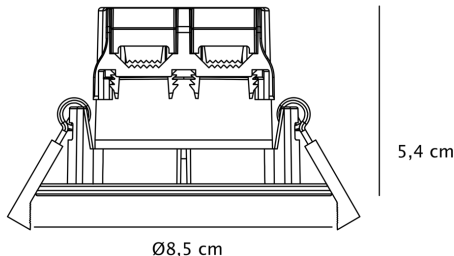

Nordlux - Set of 3 Fremont 3-Kit IP65 4000K - 2310056032 - LED Steel IP65 Bathroom Recessed Ceiling Downlights

REFERENCE

- SKU: FCL-21941
- Supplier SKU: 2310056032
- Barcode: 5704924015229

DESCRIPTION

Fremont is a recessed LED spotlight with dimmable LEDs that can be tilted for a directional light.

Fremont has a long lifespan of 20,000 hours and emits a cold white light (4000 kelvin).

The high protection rating (IP65) means the spotlight is suitable for the bathroom.

CATEGORY

- Brand: Nordlux
- Family: Fremont 3-Kit IP65 4000K
- Category: Bathroom Lighting / Recessed / Ceiling

APPEARANCE

- Base: Brushed Steel Plate

DIMENSION

- Height: 54mm
- Diameter: 85mm
- Minimum cavity depth: 68mm
- Cut out size: 72mm
- Weight: .34kg

LIGHT SOURCE

- Lamp included: Yes
- Lamp detail: 3 x 4.5W LED (included)
- Dimmable
- Kelvin: 4000K (Cool White)
- Lumens: 380Lm
- Lamp hours: 25,000Hrs
- Colour render index: 80CRI
- Energy class: F
- Switch: No

SPECIFICATION

- Ingress protection: IP65
- Class: Class II - Double Insulated, No Earth
- Voltage: 240V

CONTACT