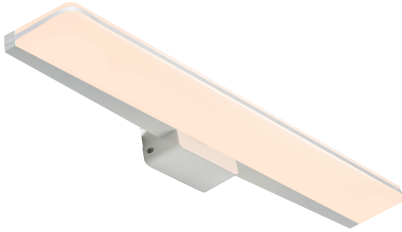

TINIA 60 | WALL LIGHT | WHITE

2210141001

nordlux®

Voltage (V): 220-240 Volt
IP degree: IP44
Class (Class 1, Class 2, Class 3):
Class 2 (Double isolated)
Bulb base: LED Module
Parallel connection: False

Primary material: Metal
Secondary material: Plastic
Color: White

Height (cm): 10
Width (cm): 60
Length (cm): 60

EAN: 5704924016325
TUN: 2326345
Item Number: 2210141001
Pcs Per Master Carton: 3
Sales Box Height (cm): 14.3

Sales Box Width(cm): 60.4
Sales Box Depth (cm): 10.3
Sales Box Volume m³ : 0.0089
Product net weight (kg): 0.94

Brightness of light (Lumen): 1800
Color Temperature (K):
3000K/4000K
Ra-value : 90
Lifetime (h): 25000
Energy Class: E
Actual Watt (W): 24

- Suitable for the bathroom (IP44) • High lumen output (1600 lumen) • 3-step Moodmaker™ dimming using your standard wall switch
- Lights both up and down • 5-year LED guarantee

Tinia is a modern wall light that is perfect above or next to the bathroom mirror or cabinet. It provides a high light output that can be dimmed using the built-in Moodmaker™ function.

Nordlux
2210141001