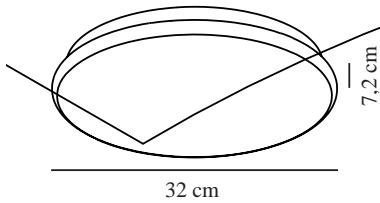

MONTONE 33 3000K SENSOR | CEILING LIGHT | WHITE

2210476101

nordlux®

Voltage (V): 220-240 Volt
IP degree: IP44
Class (Class 1, Class 2, Class 3):
Class 2 (Double isolated)
Socket type: LED Module
Parallel connection: False

Primary material: Plastic
Secondary material: Plastic
Colour: White

Height (cm): 7.2
Width (cm): 32
Shade Diameter (cm): 25
Length (cm): 32

EAN: 5704924012846
TUN: 2277037
Item Number: 2210476101
Pcs Per Master Carton: 3
Sales Box Height (cm): 32.5

Sales Box Width(cm): 32.3
Sales Box Depth (cm): 7.5
Sales Box Volume m³ : 0.01
Product net weight (kg): 0.41

Brightness of light (Lumen): 1300
Colour temperature (Kelvin): 3000
Ra-value : 80
Lifetime (hours): 25000
Beam angle (°) : 120
Actual watt (W): 13

- Motion sensor turns light on • High light output
- Suitable for the bathroom (IP44) • 5-year LED guarantee

Montone is a classic and timeless ceiling light with an opal white shade that provides a pleasant white light. The simple design means that Montone fits beautifully into most homes. The ceiling light has a sensor that turns on the light when it detects motion. A high IP rating (IP44) makes it suitable for use in the bathroom.

ENERGY

Nordlux
2210476101

A
B
C
D
E
F
G

13
kWh/1000h

2019/2015