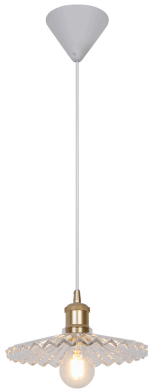

TORINA 25 | PENDANT | CLEAR

2213183000

nordlux®

Voltage (V): 220-240 Volt
IP degree: IP20
Maximum bulb wattage (W): 40W
Class (Class 1, Class 2, Class 3):
Class 2 (Double isolated)
Bulb base: E27
Parallel connection: False

Primary material: Glass
Secondary material: Metal
Color of the cable: White
Length of the cable (cm): 200
Surface material of the cable:
Plastic
Is the cable replaceable: False
Color: Clear

Height (cm): 11.5
Width (cm): 24
Shade Diameter (cm): 24
Lenght (cm): 24

- Vintage design • Light and retro design expression
- Create your own design expression with a decorative bulb • Hang three or more lamps together in a line or cluster

The Torina glass pendant has an airy vintage design expression with a feminine touch. You can add just the bulb you like - and create an interesting look by hanging three or more pendants in a line or a cluster.