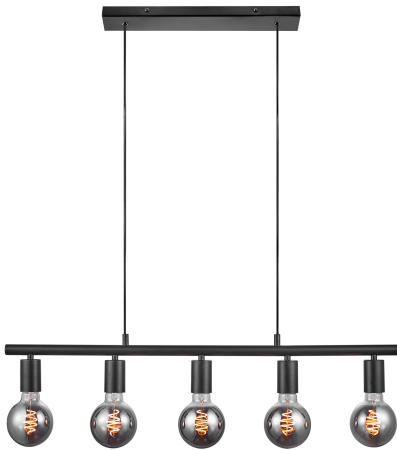

PACO 5 | PENDANT | BLACK

2213273003

nordlux®

Voltage (V): 220-240 Volt
IP degree: IP20
Maximum bulb wattage (W): 25W
Class (Class 1, Class 2, Class 3):
Class 2 (Double isolated)
Bulb base: E27
Parallel connection: False

Primary material: Metal
Color of the cable: Black
Length of the cable (cm): 200
Surface material of the cable:
Plastic
Is the cable replaceable: False
Color: Black

Height (cm): 11.5
Width (cm): 80
Length (cm): 80
EAN: 5704924011931
TUN: 2276930
Item Number: 2213273003
Pcs Per Master Carton: 3

Sales Box Height (cm): 9
Sales Box Width(cm): 82
Sales Box Depth (cm): 14
Sales Box Volume m³ : 0.0103
Product net weight (kg): 1.7

- Minimalistic and industrial design expression • Create your own design expression with a decorative bulb
- Perfect above the dining or kitchen table

With an industrial and minimalist design, the Paco series can be styled to fit perfectly to your own personal taste. Add a big and decorative bulb to create the perfect, cosy ambience. The combination of black metal and a decorative bulb creates a trendy and industrial design expression.