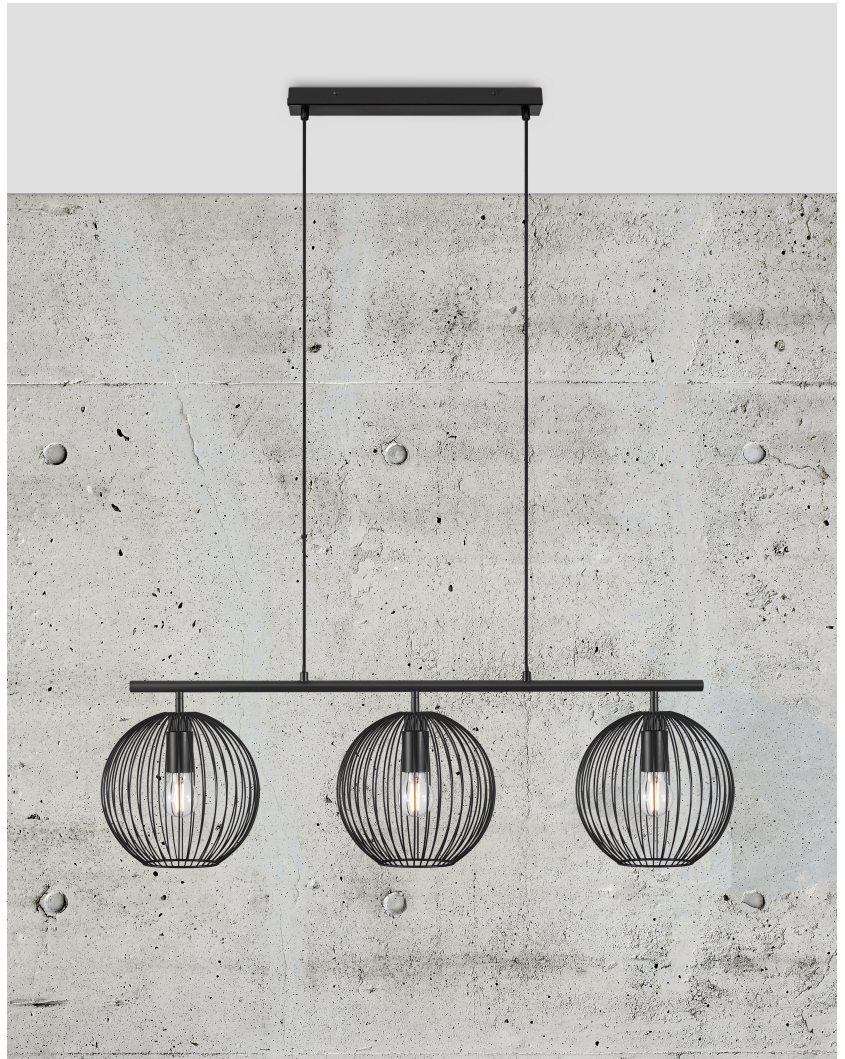

BERONI | PENDANT | BLACK

2213293003

nordlux®

Voltage (V): 220-240 Volt

IP degree: IP20

Maximum bulb wattage (W): 60W

Class (Class 1, Class 2, Class 3):

Class 2 (Double isolated)

Bulb base: E27

Primary material: Metal

Secondary material: Metal

Color of the cable: Black

Length of the cable (cm): 200

Surface material of the cable:

Textile

Is the cable replaceable: False

Color: Black

Height (cm): 23.6

Shade Diameter (cm): 25

Length (cm): 100.3

EAN: 5704924015113

TUN: 2310304

Item Number: 2213293003

Pcs Per Master Carton: 2

Sales Box Height (cm): 33

Sales Box Width(cm): 103

Sales Box Depth (cm): 26

Sales Box Volume m³ : 0.0884

Product net weight (kg): 2.3

- Minimalistic, yet industrial expression • Create your own design expression with a decorative bulb
- Elegant finish connecting shade to socket

The Beroni pendant has a distinct and minimalistic design casting a fascinating light and shadow play when turned on. The curved metal wires create an open and airy look, where you can create your own design expression by adding a decorative bulb.