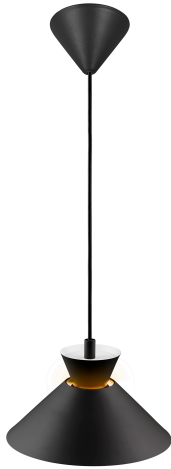

DIAL 25 | PENDANT | BLACK

2213333003

nordlux®

Voltage (V): 220-240 Volt
IP degree: IP20
Maximum bulb wattage (W): 40W
Class (Class 1, Class 2, Class 3):
Class 2 (Double isolated)
Bulb base: E27
Parallel connection: False

Primary material: Metal
Color of the cable: Black
Length of the cable (cm): 200
Surface material of the cable:
Plastic
Is the cable replaceable: False

Color: Black
Height (cm): 13.5
Width (cm): 25
Shade Diameter (cm): 25
Length (cm): 25
EAN: 5704924013720
TUN: 2298460

Item Number: 2213333003
Pcs Per Master Carton: 3
Sales Box Height (cm): 41
Sales Box Width (cm): 29
Sales Box Depth (cm): 12.5
Sales Box Volume m³ : 0.0149
Product net weight (kg): 0.63

- Nordic simplicity with clean lines
- Decorative uplight effect creating a floating vibe
- Updated look from the fifties and sixties

Dial is a modern and contemporary family inspired by distinctive lighting designs from the 50s. The style is Nordic and streamlined, with an open and geometric shape that allows for lots of light to shine through. The open shade creates a decorative uplight effect when the light is turned on.