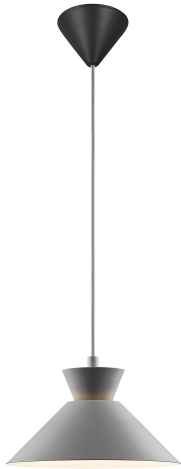

# DIAL 25 | PENDANT | GREY

2213333010

nordlux®

Voltage (V): 220-240 Volt  
IP degree: IP20  
Maximum bulb wattage (W): 40W  
Class (Class 1, Class 2, Class 3):  
Class 2 (Double isolated)  
Bulb base: E27  
Parallel connection: False

Primary material: Metal  
Color of the cable: Grey  
Length of the cable (cm): 200  
Surface material of the cable:  
Plastic  
Is the cable replaceable: False  
Color: Grey

Height (cm): 13.5  
Width (cm): 25  
Shade Diameter (cm): 25  
Length (cm): 25

- Nordic simplicity with clean lines
- Decorative uplight effect creating a floating vibe
- Updated look from the fifties and sixties

Dial is a modern and contemporary family inspired by distinctive lighting designs from the 50s. The style is Nordic and streamlined, with an open and geometric shape that allows for lots of light to shine through. The open shade creates a decorative uplight effect when the light is turned on.