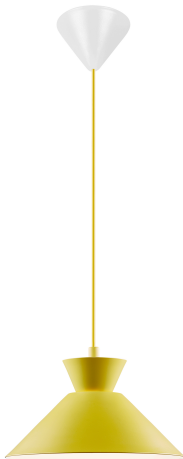

DIAL 25 | PENDANT | YELLOW

2213333026

nordlux®

Voltage (V): 220-240 Volt
IP degree: IP20
Maximum bulb wattage (W): 40W
Class (Class 1, Class 2, Class 3):
Class 2 (Double isolated)
Bulb base: E27
Parallel connection: False

Primary material: Metal
Color of the cable: Yellow
Length of the cable (cm): 200
Surface material of the cable:
Plastic
Is the cable replaceable: False
Color: Yellow

Height (cm): 13.5
Width (cm): 25
Shade Diameter (cm): 25
Length (cm): 25

- Nordic simplicity with clean lines
- Decorative uplight effect creating a floating vibe
- Updated look from the fifties and sixties

Dial is a modern and contemporary family inspired by distinctive lighting designs from the 50s. The style is Nordic and streamlined, with an open and geometric shape that allows for lots of light to shine through. The open shade creates a decorative uplight effect when the light is turned on.