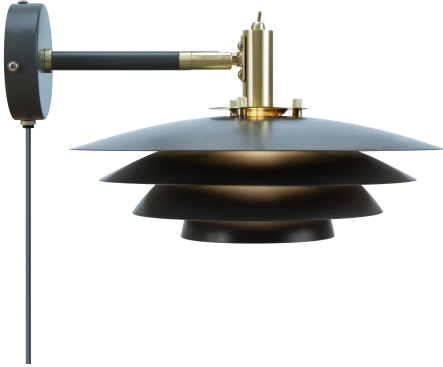

# BRETAGNE | WALL LIGHT | GREY

2213471010

nordlux®

Voltage (V): 220-240 Volt  
IP degree: IP20  
Maximum bulb wattage (W): 25W  
Class (Class 1, Class 2, Class 3):  
Class 2 (Double isolated)  
Bulb base: G9  
Switch placement: On the base  
Parallel connection: False

Primary material: Metal  
Secondary material: Metal  
Color of the cable: Black  
Length of the cable (cm): 150  
Surface material of the cable:  
Plastic  
Is the cable replaceable: True  
Color: Grey

Height (cm): 18  
Tube Diameter (cm): 1.27  
Shade Diameter (cm): 30  
Outdoor base dimension (cm): 7,5  
Tilt Angle (°): 90  
Turning Angle (°): 45

EAN: 5704924012181  
TUN: 2276977  
Item Number: 2213471010  
Pcs Per Master Carton: 3

Sales Box Height (cm): 42.5  
Sales Box Width(cm): 33  
Sales Box Depth (cm): 13.5  
Sales Box Volume m<sup>3</sup> : 0.0189  
Product net weight (kg): 0.77

- Scandinavian clean and soft lines
- Multiple layered shades create a soft, diffused light
- White coloured inside for optimal light
- Rocking on/off switch on top