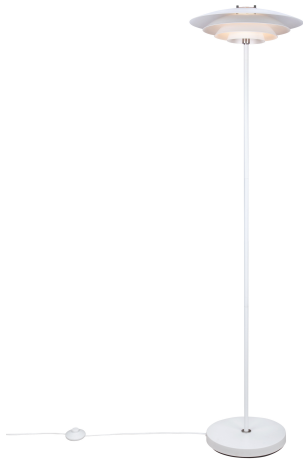

BRETAGNE | FLOOR LAMP | WHITE

2213494001

nordlux®

Voltage (V): 220-240 Volt
IP degree: IP20
Maximum bulb wattage (W): 25W
Class (Class 1, Class 2, Class 3):
Class 2 (Double isolated)
Bulb base: G9
Switch placement: On the cable
Parallel connection: False

Primary material: Metal
Secondary material: Metal
Color of the cable: White
Length of the cable (cm): 150
Surface material of the cable:
Plastic
Is the cable replaceable: False
Color: White

Height (cm): 150
Width (cm): 38
Tube Diameter (cm): 1.6
Shade Diameter (cm): 38
Outdoor base dimension (cm): 28
Length (cm): 38

- Scandinavian clean and soft lines
- Multiple layered shades create a soft, diffused light
- White coloured inside for optimal light
- On/off floor switch

The Bretagne family is the epitome of Scandinavian clean and soft lines. The classic design with multiple layered shades ensure a soft, glare-free light that creates the perfect, cosy ambience.