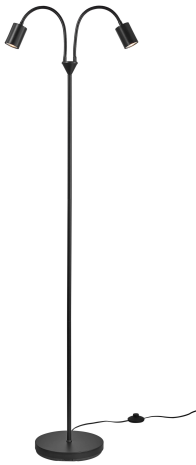

EXPLORE | FLOOR LAMP | BLACK

2213514003

nordlux®

Voltage (V): 230 Volt
IP degree: IP20
Maximum bulb wattage (W): 7W
Class (Class 1, Class 2, Class 3):
Class 2 (Double isolated)
Bulb base: GU10
Switch placement: On the cable

Color: Black
Height (cm): 179.4
Width (cm): 25.4
Tube Diameter (cm): 1.5
Shade Diameter (cm): 5.5
Outdoor base dimension (cm): 25

Item Number: 2213514003
Pcs Per Master Carton: 3
Sales Box Height (cm): 53
Sales Box Width(cm): 29
Sales Box Depth (cm): 10
Sales Box Volume m³ : 0.0154
Product net weight (kg): 4.24

Primary material: Metal
Color of the cable: Black
Length of the cable (cm): 150
Surface material of the cable:
Plastic
Is the cable replaceable: False

EAN: 5704924012242
TUN: 2276940

- Contemporary and simple style
- Adjustable lamp heads for a directional light
- Flexible arms for a directional light

Explore is the essence of contemporary aesthetics meeting flexible functionality. The design is simple and streamlined with adjustable lamp heads for a directional light. Very practical for reading or working.