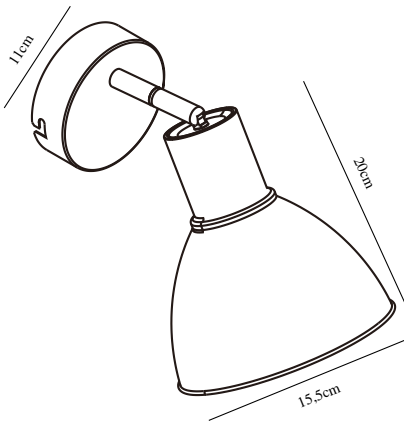

# POP | WALL LIGHT | MATT BLACK

2213641003

nordlux®

Voltage (V): 220-240 Volt  
IP degree: IP20  
Maximum bulb wattage (W): 18W  
Class (Class 1, Class 2, Class 3):  
Class 2 (Double isolated)  
Bulb base: E27  
Switch placement: On the cable  
Parallel connection: False

Primary material: Metal  
Color of the cable: Black  
Length of the cable (cm): 150  
Surface material of the cable:  
Plastic  
Is the cable replaceable: True  
Color: Matt black

Height (cm): 20  
Width (cm): 19  
Shade Diameter (cm): 15.5  
Length (cm): 19  
Tilt Angle (°): 90  
Turning Angle (°): 320

EAN: 5704924012952  
TUN: 2277004  
Item Number: 2213641003  
Pcs Per Master Carton: 3

Sales Box Height (cm): 19.3  
Sales Box Width(cm): 21  
Sales Box Depth (cm): 16  
Sales Box Volume m<sup>3</sup> : 0.0065  
Product net weight (kg): 0.54

• Contemporary and simple style • Adjustable lamp head for a directional light

Pop is a stylish, streamlined lighting design in a soft, matte finish. The brass detail on top adds an elegant touch to the classic shade. The wall lamp has an adjustable lamp head for a directional light and will hang beautifully beside your bed, sofa or above the kitchen counter.