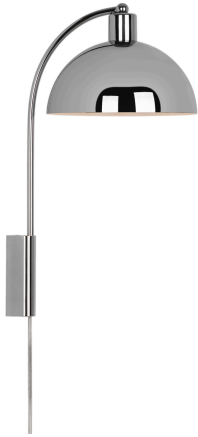

ELLEN 20 | WALL LIGHT | CHROME

2213721033

nordlux®

Voltage (V): 220-240 Volt
IP degree: IP20
Maximum bulb wattage (W): 40
Class (Class 1, Class 2, Class 3):
Class 2 (Double isolated)
Bulb base: E14
Switch placement: On the cable

Primary material: Metal
Color of the cable: Clear
Length of the cable (cm): 150
Surface material of the cable:
Plastic
Is the cable replaceable: False
Color: Chrome

Height (cm): 43
Width (cm): 26
Shade Diameter (cm): 20
EAN: 5704924014147
TUN: 2310317
Item Number: 2213721033
Pcs Per Master Carton: 3

Sales Box Height (cm): 47
Sales Box Width(cm): 22
Sales Box Depth (cm): 15.5
Sales Box Volume m³ : 0.016
Product net weight (kg): 0.71

• Contemporary and elegant style • Creates a soft downlight

With references to minimalist and timeless Scandinavian design, Ellen fits beautifully into most interior designs. The rounded shade creates an elegant and contemporary contrast to the lightweight frame and contributes visual volume and a wide field of light. The Ellen wall lamp is perfect for creating a soft and pleasant light next to your bed or sofa.